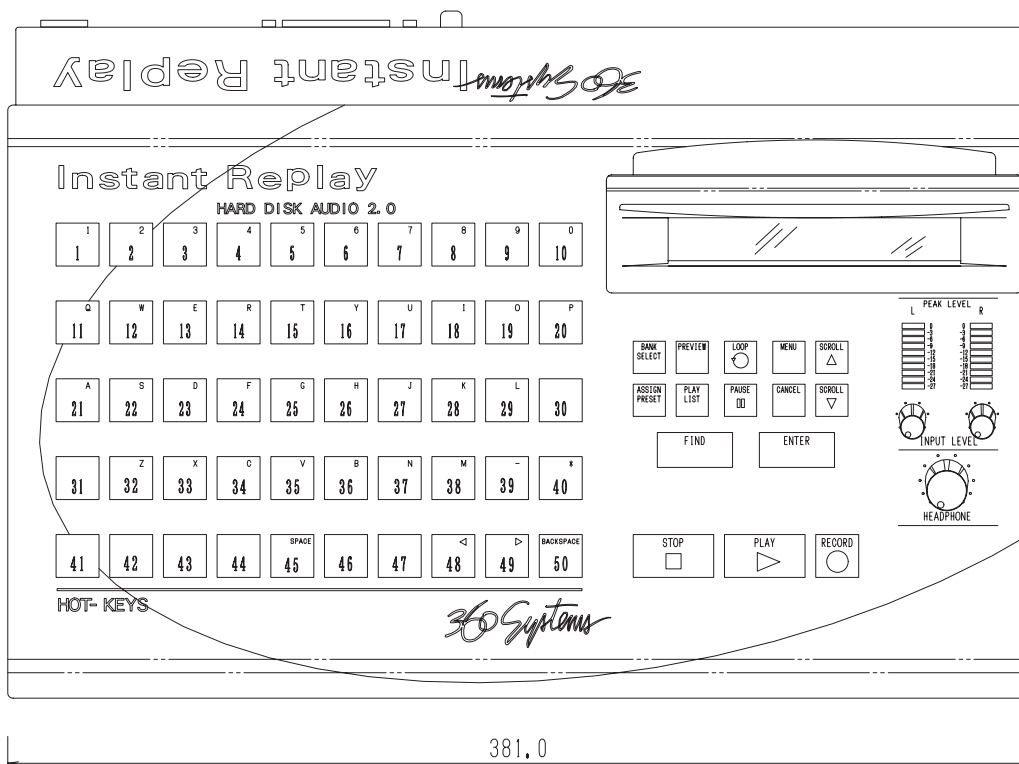

131.0

259.0 (突起部を含む)

DESCRIPTION/TITLE					
INSTANL REPLAY V2 外觀図					
MODEL/USER					
INSTANT REPLAY V2					
DRAWING No.					
MTC-98071002H					
REVISION					
DISK/FILE	APPROVED	CHECKED	DRAWN	DESIGNED	SCALE SHEET
			H.HATANO		1/2