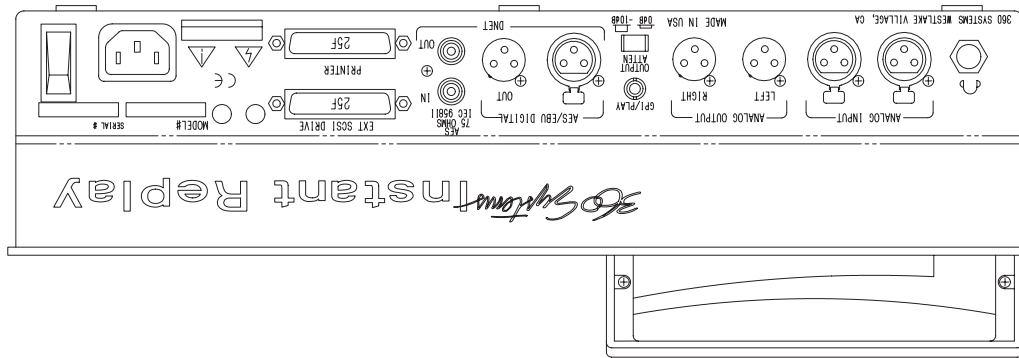

131.0

259.0 (突起部を含む)

DESCRIPTION/TITLE					
INSTANL REPLAY V2 外觀図					
MODEL/USER					
INSTANT REPLAY V2					
DRAWING No.					
MTC-98071002H					
REVISION					
DISK/FILE	APPROVED	CHECKED	DRAWN	DESIGNED	SCALE SHEET
			H.HATANO		1/2