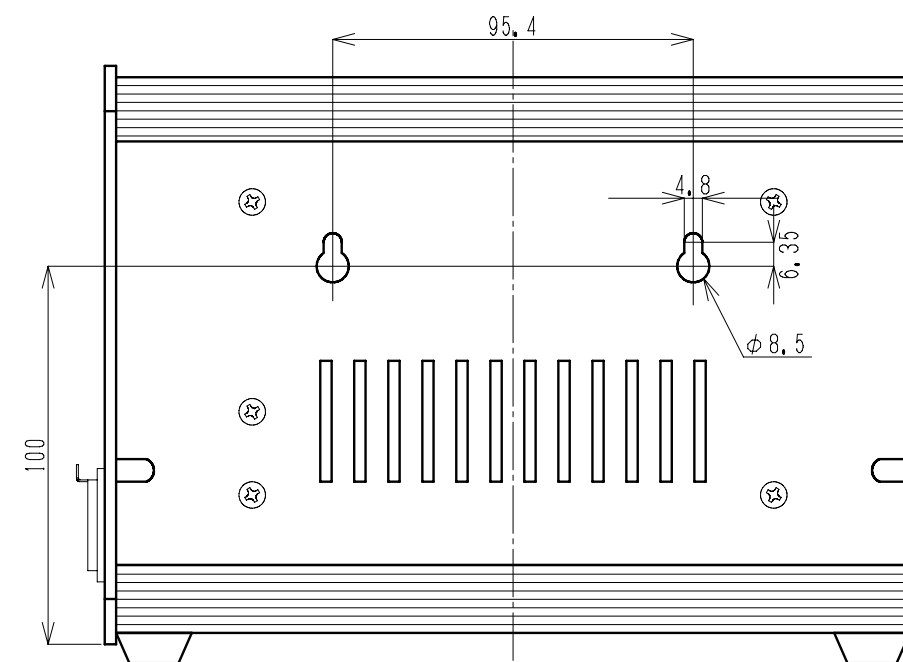

インチ 6-32

背面図落とし込み寸法

DESCRIPTION/TITLE					
MODEL/USER					
CLEAR-COM V-BOX 6ピン仕様					
DRAWING No.					
MTC103150245					
REVISION					
DISK/FILE	APPROVED	CHECKED	DRAWN	DESIGNED	SCALE SHEET
V-BOX11			S. TAKANO		1/2 1/1