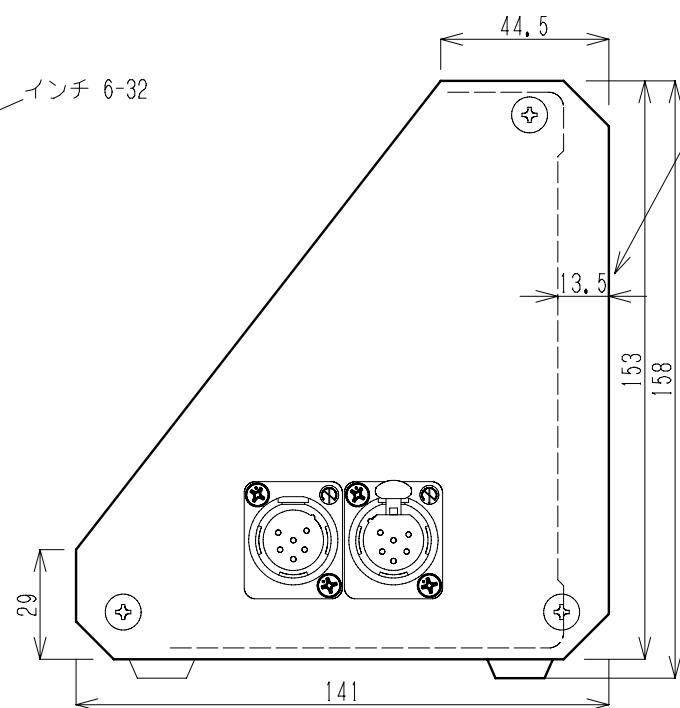

インチ 6-32

背面図落とし込み寸法

DESCRIPTION/TITLE					
MODEL/USER					
CLEAR-COM V-BOX 6ピン仕様					
DRAWING No.					
MTC103150245					
REVISION					
DISK/FILE	APPROVED	CHECKED	DRAWN	DESIGNED	SCALE SHEET
V-BOX11			S. TAKANO		1/2 1/1