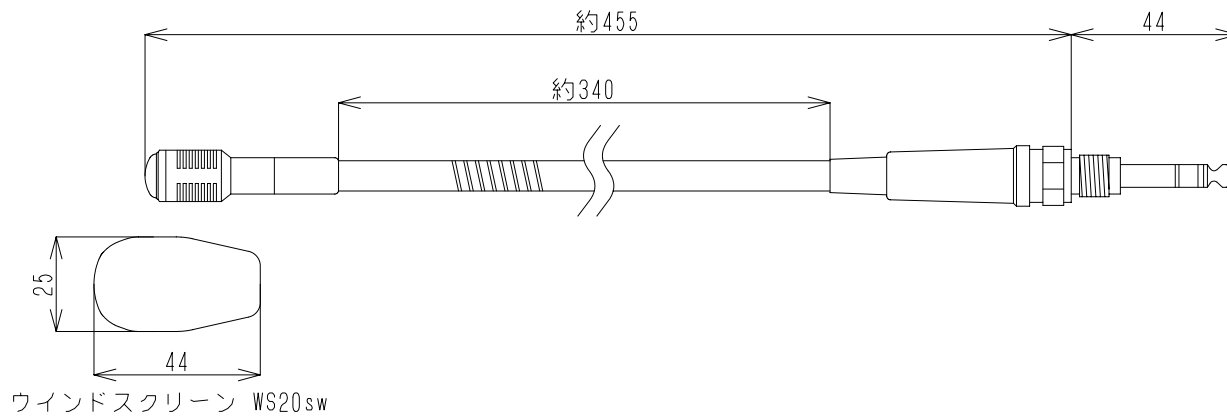

ウインドスクリーン WS20sw

C					DISK/FILE	CHECKED	USER	DESCRIPTION/TITLE		
B								SHM203K寸法図		
A					DESIGNED	DRAWN	MODEL	DRAWING No,	SCALE	SHEET
REV	DESC.	DATE	BY	CHK		S, TAKANO		MTC0220031	1/2	

C					DISK/FILE	CHECKED	USER	DESCRIPTION/TITLE		
B								SHM205K寸法図		
A					DESIGNED	DRAWN	MODEL	DRAWING No,	SCALE	SHEET
REV	DESC.	DATE	BY	CHK		S, TAKANO		MTC0220032	1/2	