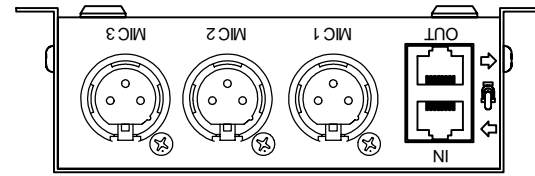

| | | | | | | |
|----------------------------|----------|---------|-------|----------|-------|-------|
| DESCRIPTION/TITLE | | | | | | |
| 機器外観図 | | | | | | |
| MODEL/USER | | | | | | |
| ClearOne CONVERGE560 Wired | | | | | | |
| DRAWING No. | | | | | | |
| sk060613-04 | | | | | | |
| REVISION | | | | | | |
| DISK/FILE | APPROVED | CHECKED | DRAWN | DESIGNED | SCALE | SHEET |
| | | | S.K | | 1/2 | |

| | | | | | | |
|------------------------------------|----------|---------|-------|----------|-------|-------|
| DESCRIPTION/TITLE | | | | | | |
| 機器外觀図 | | | | | | |
| MODEL/USER | | | | | | |
| ClearOne Converge Wired Controller | | | | | | |
| DRAWING No. | | | | | | |
| sk060613-03 | | | | | | |
| REVISION | | | | | | |
| DISK/FILE | APPROVED | CHECKED | DRAWN | DESIGNED | SCALE | SHEET |
| | | | S.K | | 1/2 | |

| | | | | | | |
|-------------------------------|----------|---------|-------|----------|-------|-------|
| DESCRIPTION/TITLE | | | | | | |
| 機器外形図 | | | | | | |
| MODEL/USER | | | | | | |
| CONVERGE MIC Distribution Box | | | | | | |
| DRAWING No. | | | | | | |
| sk060613-01 | | | | | | |
| REVISION | | | | | | |
| DISK/FILE | APPROVED | CHECKED | DRAWN | DESIGNED | SCALE | SHEET |
| | | | S.K | | 1/2 | |