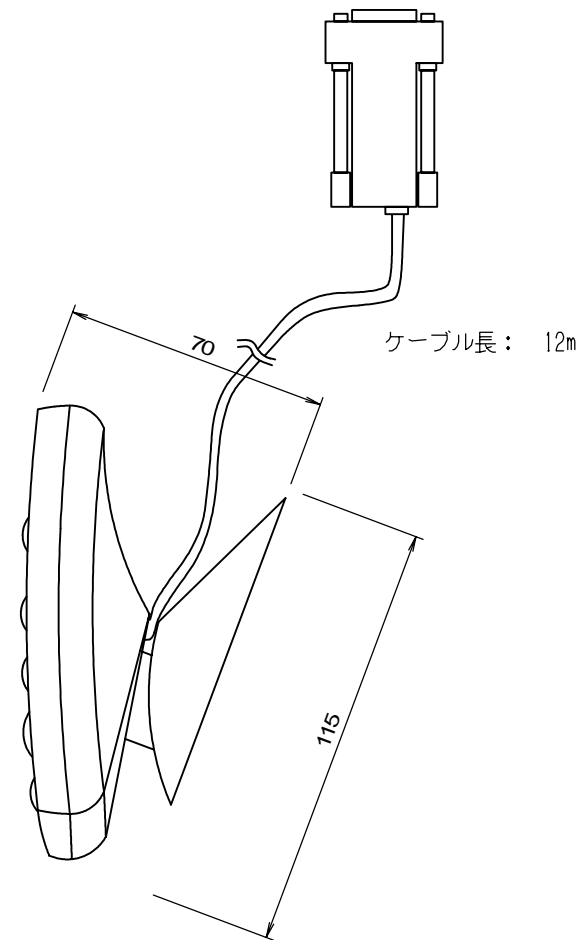

| | | | | | | |
|----------------------------|----------|---------|-------|----------|-------|-------|
| DESCRIPTION/TITLE | | | | | | |
| 機器外観図 | | | | | | |
| MODEL/USER | | | | | | |
| ClearOne CONVERGE560 Wired | | | | | | |
| DRAWING No. | | | | | | |
| sk060613-04 | | | | | | |
| REVISION | | | | | | |
| DISK/FILE | APPROVED | CHECKED | DRAWN | DESIGNED | SCALE | SHEET |
| | | | S.K | | 1/2 | |

| | | | | | | |
|------------------------------------|----------|---------|-------|----------|-------|-------|
| DESCRIPTION/TITLE | | | | | | |
| 機器外觀図 | | | | | | |
| MODEL/USER | | | | | | |
| ClearOne Converge Wired Controller | | | | | | |
| DRAWING No. | | | | | | |
| sk060613-03 | | | | | | |
| REVISION | | | | | | |
| DISK/FILE | APPROVED | CHECKED | DRAWN | DESIGNED | SCALE | SHEET |
| | | | S.K | | 1/2 | |

| | | | | | | |
|-------------------------------|----------|---------|-------|----------|-------|-------|
| DESCRIPTION/TITLE | | | | | | |
| 機器外形図 | | | | | | |
| MODEL/USER | | | | | | |
| CONVERGE MIC Distribution Box | | | | | | |
| DRAWING No. | | | | | | |
| sk060613-01 | | | | | | |
| REVISION | | | | | | |
| DISK/FILE | APPROVED | CHECKED | DRAWN | DESIGNED | SCALE | SHEET |
| | | | S.K | | 1/2 | |