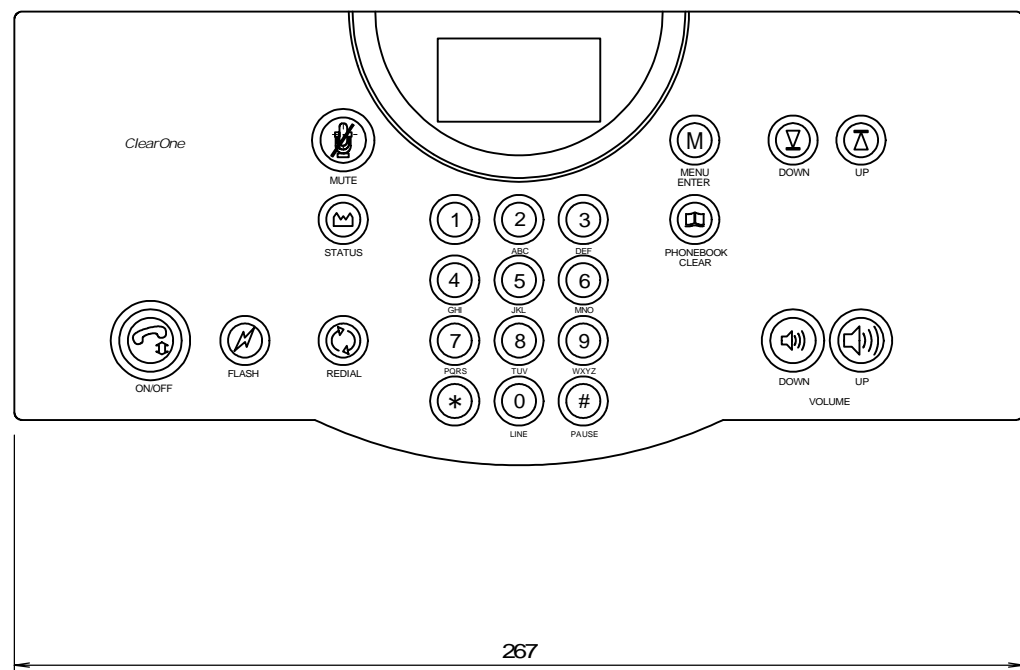

| | | | | | | |
|----------------------------|----------|---------|-------|----------|-------|-------|
| DESCRIPTION/TITLE | | | | | | |
| 機器外観図 | | | | | | |
| MODEL/USER | | | | | | |
| ClearOne CONVERGE560 Wired | | | | | | |
| DRAWING No. | | | | | | |
| sk060613-04 | | | | | | |
| REVISION | | | | | | |
| DISK/FILE | APPROVED | CHECKED | DRAWN | DESIGNED | SCALE | SHEET |
| | | | S.K | | 1/2 | |

| | | | | | | |
|------------------------------------|----------|---------|-------|----------|-------|-------|
| DESCRIPTION/TITLE | | | | | | |
| 機器外觀図 | | | | | | |
| MODEL/USER | | | | | | |
| ClearOne Converge Wired Controller | | | | | | |
| DRAWING No. | | | | | | |
| sk060613-03 | | | | | | |
| REVISION | | | | | | |
| DISK/FILE | APPROVED | CHECKED | DRAWN | DESIGNED | SCALE | SHEET |
| | | | S.K | | 1/2 | |