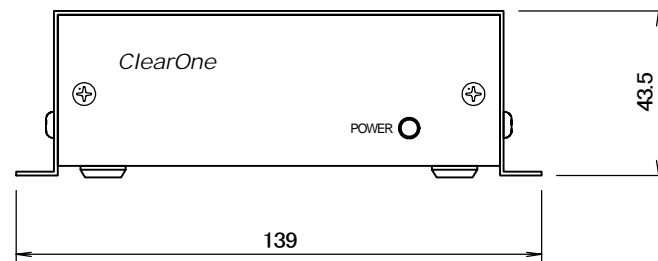

DESCRIPTION/TITLE						
機器外形図						
MODEL/USER						
CONVERGE MIC Distribution Box						
DRAWING No.						
sk060613-01						
REVISION						
DISK/FILE	APPROVED	CHECKED	DRAWN	DESIGNED	SCALE	SHEET
			S.K		1/2