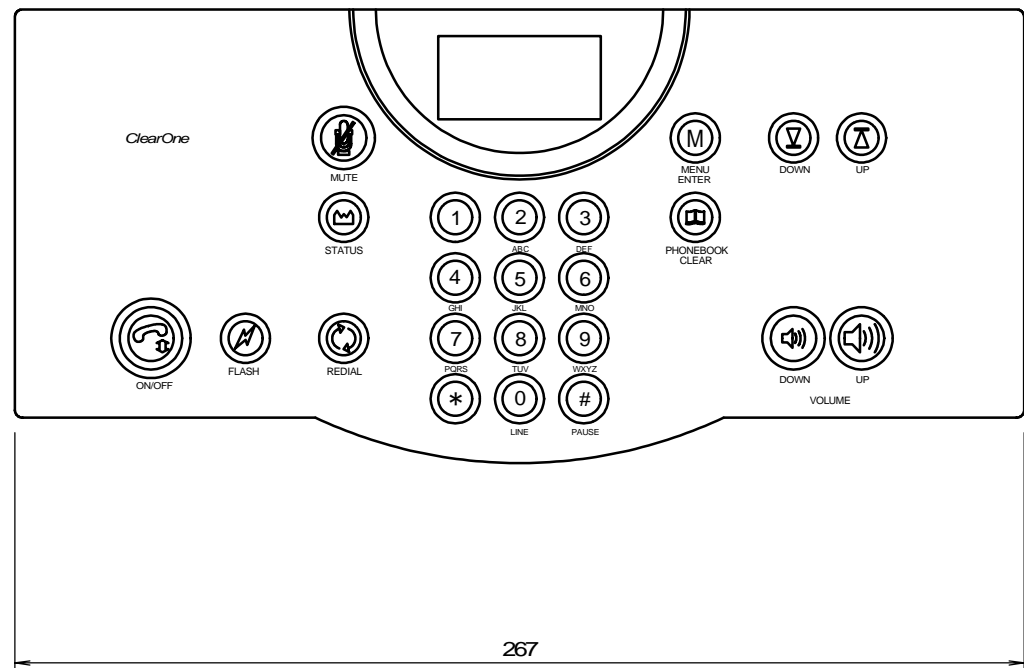

DESCRIPTION/TITLE							機器外觀図	
MODEL/USER							ClearOne RAV900	
DRAWING No.							sk060704-2	
REVISION								
DISK/FILE	APPROVED	CHECKED	DRAWN	DESIGNED	SCALE	SHEET		
			S.K		1/2			

DESCRIPTION/TITLE						
機器外観図						
MODEL/USER						
RAV Wired Controller						
DRAWING No.						
sk050706-1						
REVISION						
DISK/FILE	APPROVED	CHECKED	DRAWN	DESIGNED	SCALE	SHEET
			S.K		1/2	

DESCRIPTION/TITLE						
機器外觀図						
MODEL/USER						
ClearOne RAV MIC POD						
DRAWING No.						
sk060704-1						
REVISION						
DISK/FILE	APPROVED	CHECKED	DRAWN	DESIGNED	SCALE	SHEET
			S.K		1/2	