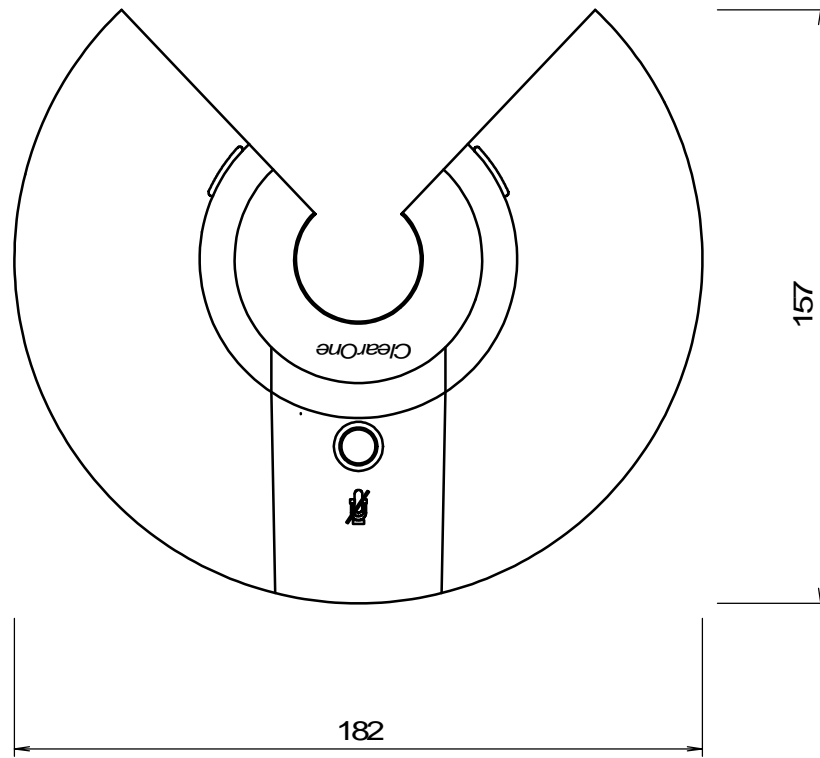

DESCRIPTION/TITLE							機器外觀図	
MODEL/USER							ClearOne RAV900	
DRAWING No.							sk060704-2	
REVISION								
DISK/FILE	APPROVED	CHECKED	DRAWN	DESIGNED	SCALE	SHEET		
			S.K		1/2			

DESCRIPTION/TITLE						
機器外観図						
MODEL/USER						
RAV Wired Controller						
DRAWING No.						
sk050706-1						
REVISION						
DISK/FILE	APPROVED	CHECKED	DRAWN	DESIGNED	SCALE	SHEET
			S.K		1/2	

DESCRIPTION/TITLE						
機器外觀図						
MODEL/USER						
ClearOne RAV MIC POD						
DRAWING No.						
sk060704-1						
REVISION						
DISK/FILE	APPROVED	CHECKED	DRAWN	DESIGNED	SCALE	SHEET
			S.K		1/2	