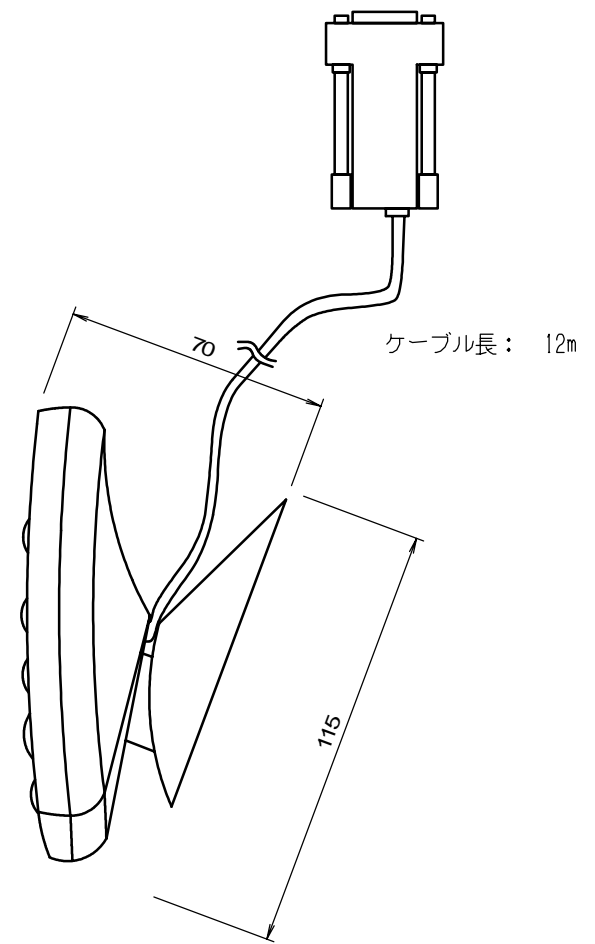

DESCRIPTION/TITLE							機器外觀図	
MODEL/USER							ClearOne RAV900	
DRAWING No.							sk060704-2	
REVISION								
DISK/FILE	APPROVED	CHECKED	DRAWN	DESIGNED	SCALE	SHEET		
			S.K		1/2			

DESCRIPTION/TITLE						
機器外観図						
MODEL/USER						
RAV Wired Controller						
DRAWING No.						
sk050706-1						
REVISION						
DISK/FILE	APPROVED	CHECKED	DRAWN	DESIGNED	SCALE	SHEET
			S.K		1/2	

DESCRIPTION/TITLE						
機器外觀図						
MODEL/USER						
ClearOne RAV MIC POD						
DRAWING No.						
sk060704-1						
REVISION						
DISK/FILE	APPROVED	CHECKED	DRAWN	DESIGNED	SCALE	SHEET
			S.K		1/2	