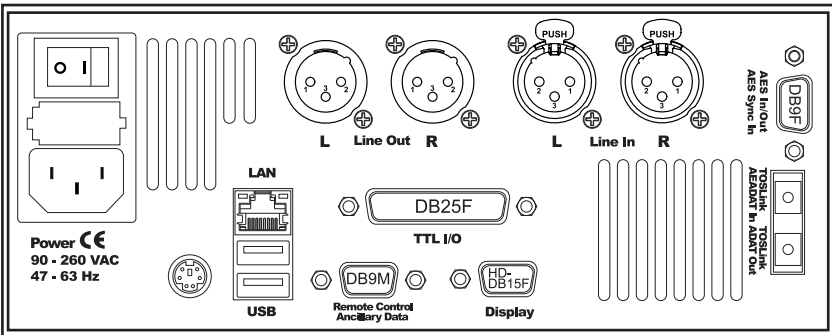

- power
- framed
- connect
- overload
- alarm

DESCRIPTION/TITLE		
ganymed1102		
MODEL/USER		
DRAWING No.	Scale	Size
20070626E04	1/2	A3
REVISION		

Date: 2007/6/26
 File: _____
 Drawn by: *Koji Enokido*
 Sheet of _____