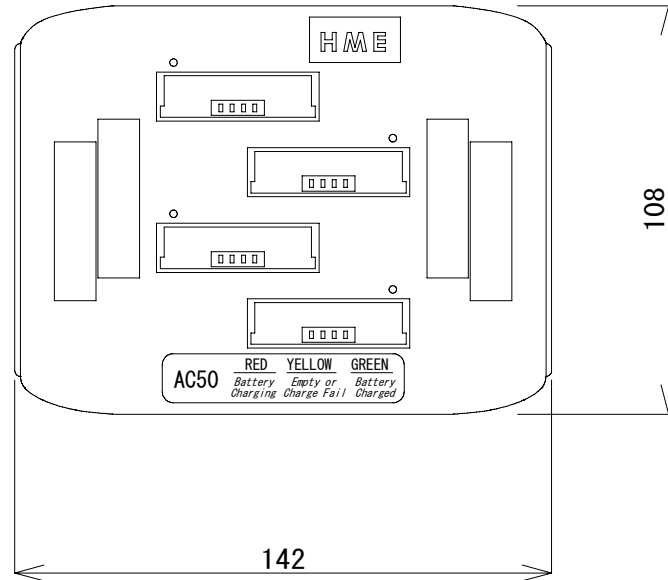

B

B

C

C

D

D

D					FILE	CHECKED	USER	DESCRIPTION/TITLE AC50外觀図		
C					DESIGNED	DRAWN	MODEL	DRAWING No.	SCALE	SHEET
B						TAKANO		MTC-103214922	1/2	A4
Rev.A	DESCRIPTION	DATE	BY	CHK						

1

2

3

4

5