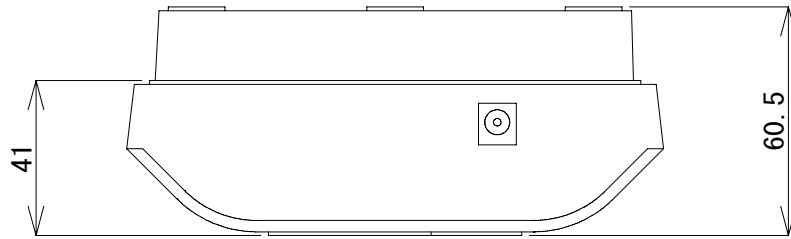

B

B

C

C

D

D

D					FILE	CHECKED	USER	DESCRIPTION/TITLE AC50外觀図		
C					DESIGNED	DRAWN	MODEL	DRAWING No.	SCALE	SHEET
B						TAKANO		MTC-103214922	1/2	A4
Rev.A	DESCRIPTION	DATE	BY	CHK						

1