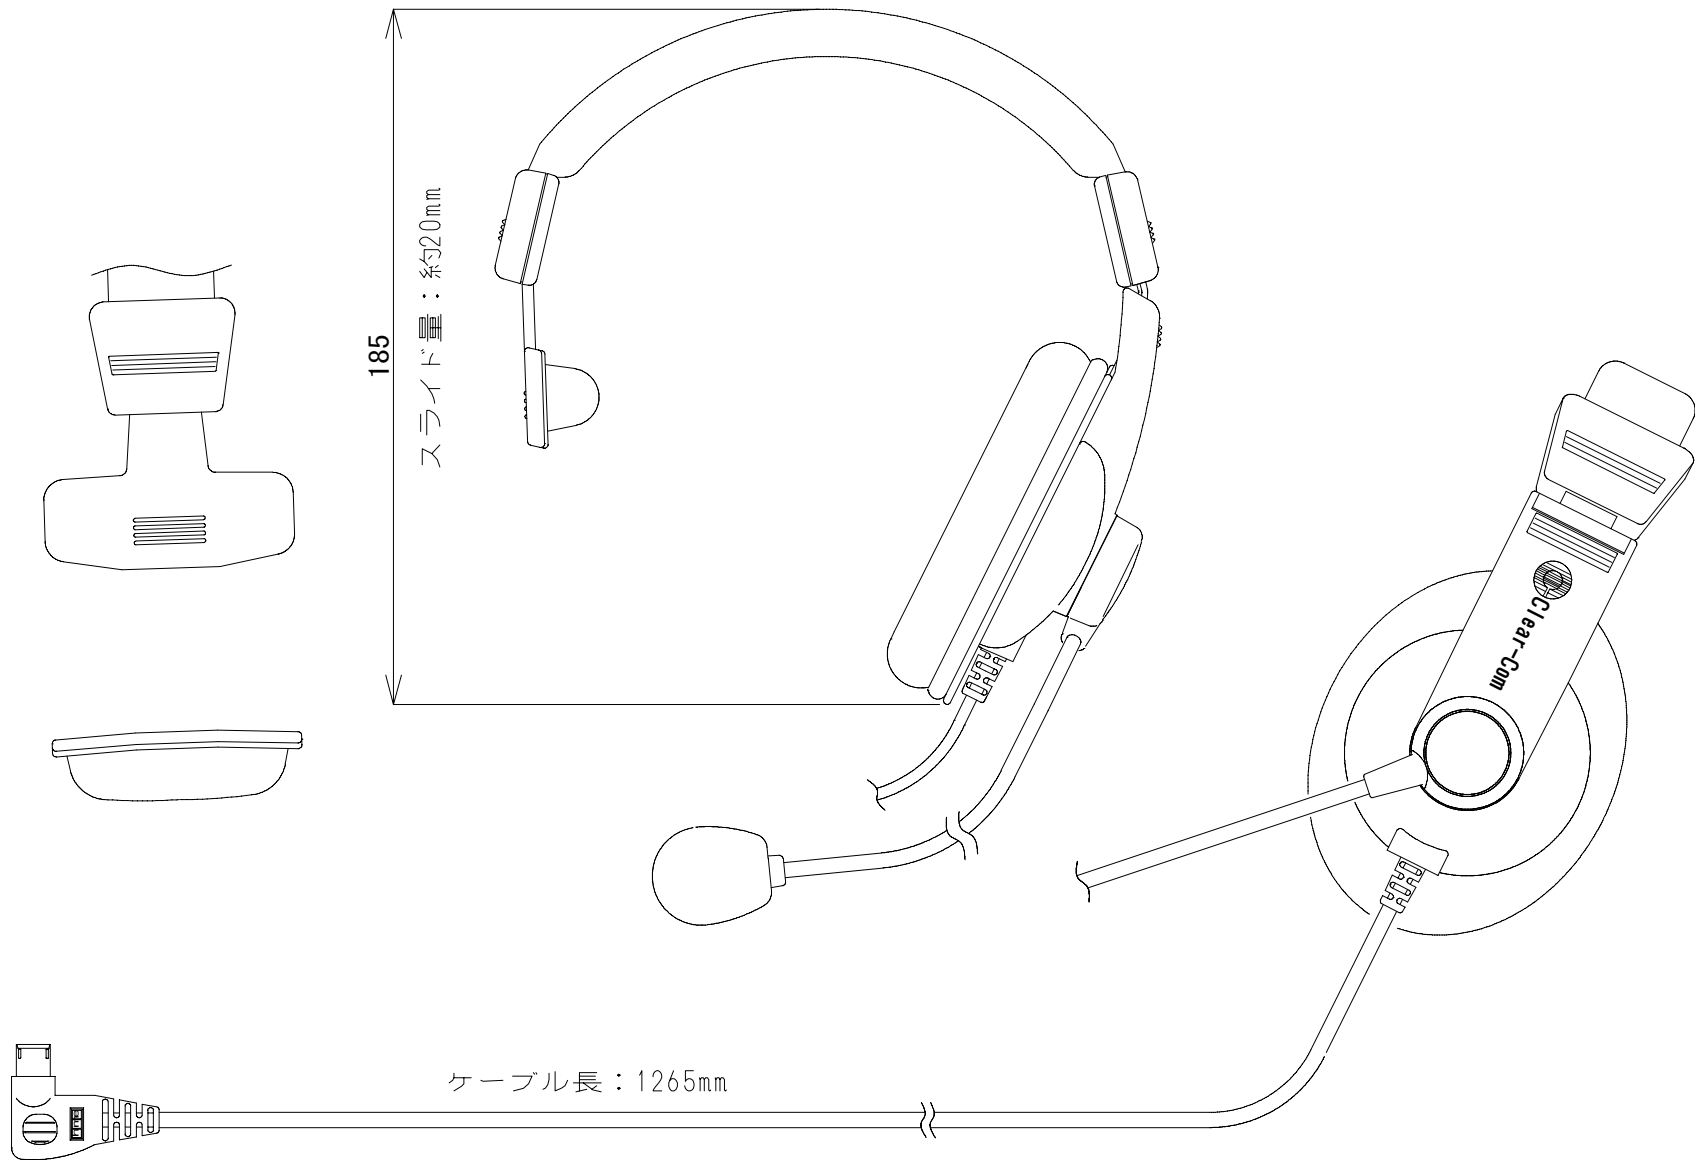

B

B

C

C

D

D

185
スライド量：約20mm

ケーブル長：1265mm

| | | | | | | | | | | |
|-------|-------------|------|----|-----|----------|---------|-------|-------------------------------|-------|-------|
| D | | | | | FILE | CHECKED | USER | DESCRIPTION/TITLE CC-15外觀図 | | |
| C | | | | | DESIGNED | DRAWN | MODEL | DRAWING No. | SCALE | SHEET |
| B | | | | | | TAKANO | | MTC-103214923 | 1/2 | A4 |
| Rev.A | DESCRIPTION | DATE | BY | CHK | | | | | | |