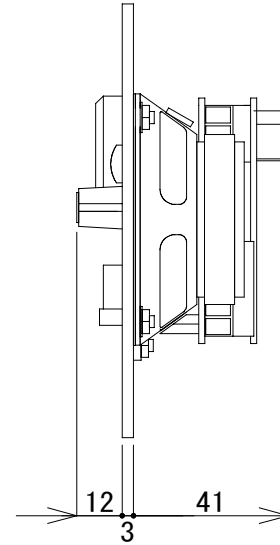

1

2

3

4

5

6

A

A

B

B

C

C

*4連用標準埋め込みBOXに対応

D

D

D					FILE	CHECKED	USER	DESCRIPTION/TITLE 外観図		
C					DESIGNED	DRAWN	MODEL	DRAWING No.	SCALE	SHEET
B						TAKANO	KB-702GM	MTC0808201	1/2	A4
Rev.A	DESCRIPTION	DATE	BY	CHK						

1

2

3

4

5