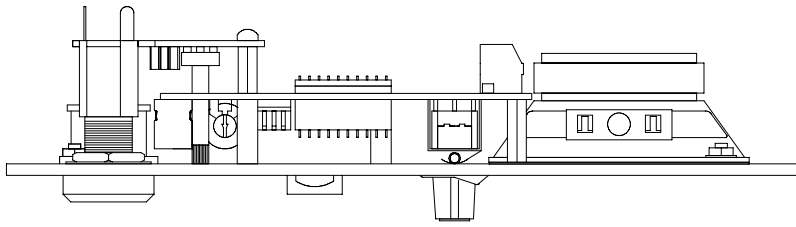

B

B

C

C

*4連用標準埋め込みBOXに対応

D

D

D					FILE	CHECKED	USER	DESCRIPTION/TITLE 外観図		
C					DESIGNED	DRAWN	MODEL	DRAWING No.	SCALE	SHEET
B						TAKANO	KB-702GM	MTC0808201	1/2	A4
Rev.A	DESCRIPTION	DATE	BY	CHK						