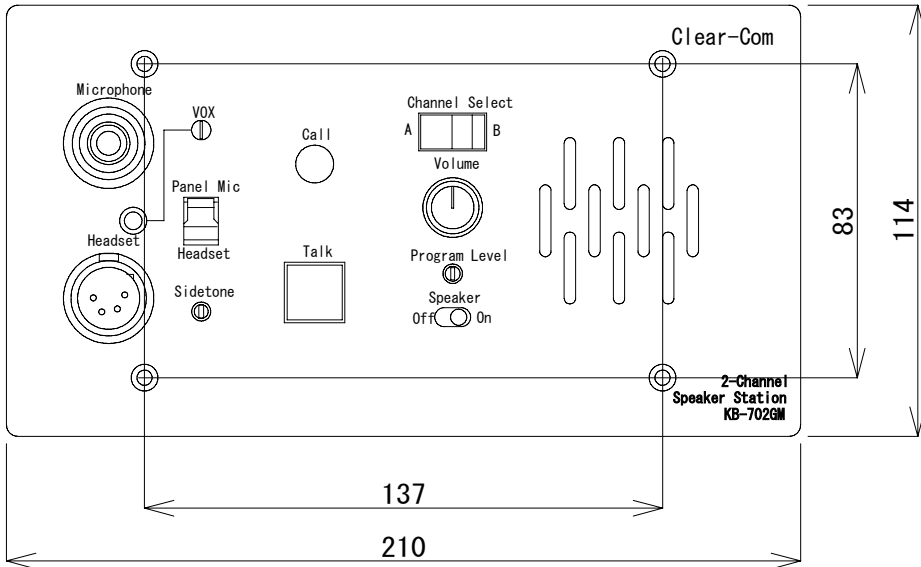

B

B

C

C

*4連用標準埋め込みBOXに対応

D

D

D					FILE	CHECKED	USER	DESCRIPTION/TITLE 外観図		
C					DESIGNED	DRAWN	MODEL	DRAWING No.	SCALE	SHEET
B						TAKANO	KB-702GM	MTC0808201	1/2	A4
Rev.A	DESCRIPTION	DATE	BY	CHK						