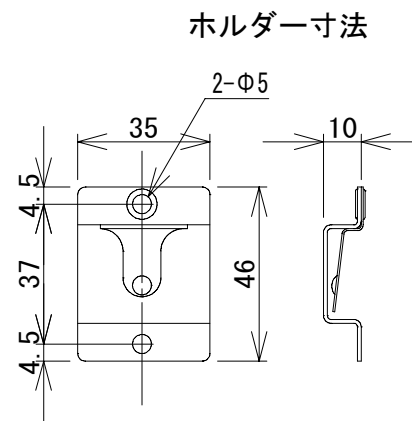

B

B

C

C

D

D

CABLE LENGTH : 約1.5m (カールコード)
 CONNECTOR : XLR4ピンメス

D					FILE	CHECKED	USER	DESCRIPTION/TITLE 外観図		
C					DESIGNED	DRAWN	MODEL	DRAWING No.	SCALE	SHEET
B						TAKANO	PT-7-X4	MTC103194632	1/2	
Rev.A	DESCRIPTION	DATE	BY	CHK						