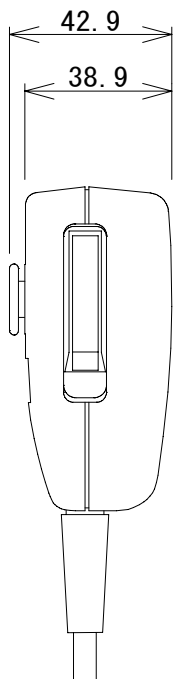

1

2

3

4

5

6

A

A

B

B

C

C

D

D

CABLE LENGTH : 約1.5m (カールコード)
 CONNECTOR : XLR4ピンメス

D					FILE	CHECKED	USER	DESCRIPTION/TITLE 外観図		
C					DESIGNED	DRAWN	MODEL	DRAWING No.	SCALE	SHEET
B						TAKANO	PT-7-X4	MTC103194632	1/2	
Rev.A	DESCRIPTION	DATE	BY	CHK						

1

2

3

4

5