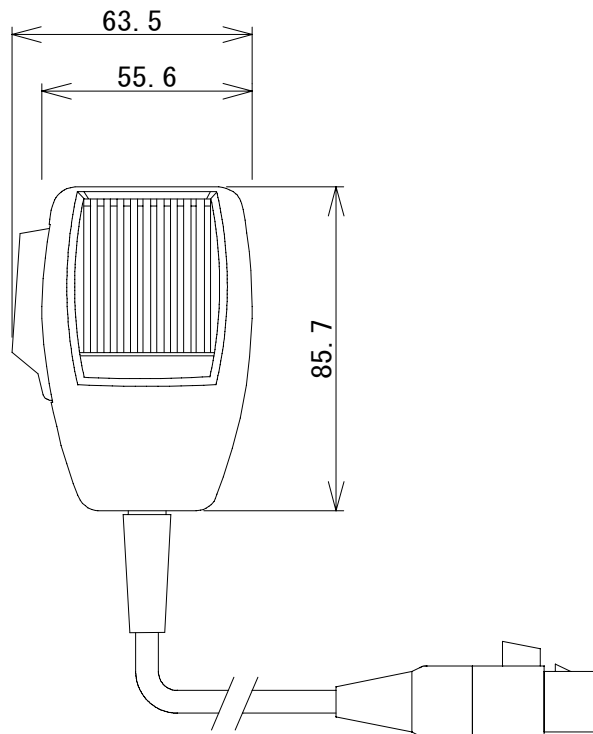

B

B

C

C

D

D

CABLE LENGTH : 約1.5m (カールコード)
 CONNECTOR : XLR4ピンメス

D					FILE	CHECKED	USER	DESCRIPTION/TITLE 外観図		
C					DESIGNED	DRAWN	MODEL	DRAWING No.	SCALE	SHEET
B						TAKANO	PT-7-X4	MTC103194632	1/2	
Rev.A	DESCRIPTION	DATE	BY	CHK						