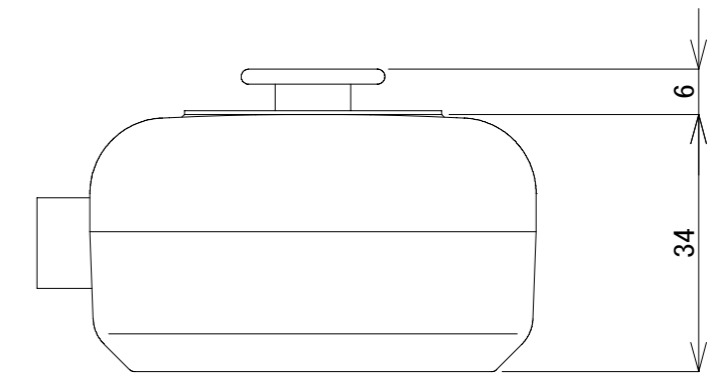

1 2 3 4 5 6 7 8

A A

B B

C C

D D

E E

F F

XLR4ピンメス

Editing	E					
	D					
	C					
	B					
	Rev. A	Date	Discription	Design	Check	

Note

Date	MTCjapan Copyright 2021		Title			
			PT-8-X4 外観図			
Approved by	Checked by	Designed by	Drawing Number		Scale	Sheet
		TAKANO	MTC-103213241		1/1	A3