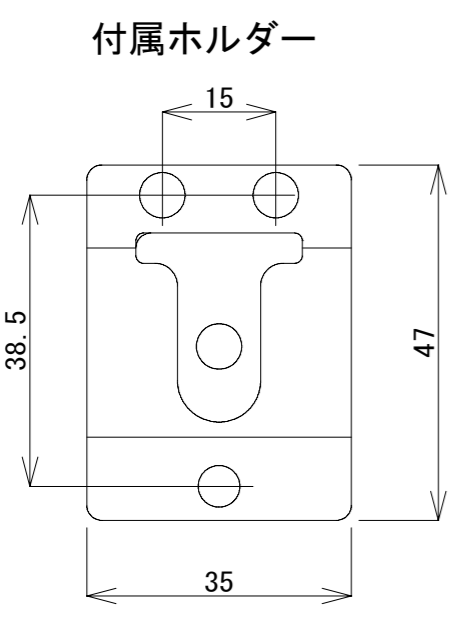

1 2 3 4 5 6 7 8

A A

B B

C C

D D

E E

F F

XLR4ピンメス

Editing	E					
	D					
	C					
	B					
	Rev. A	Date	Discription	Design	Check	

Note

Date	MTCjapan Copyright 2021		Title			
			PT-8-X4 外観図			
Approved by	Checked by	Designed by	Drawing Number		Scale	Sheet
		TAKANO	MTC-103213241		1/1	A3