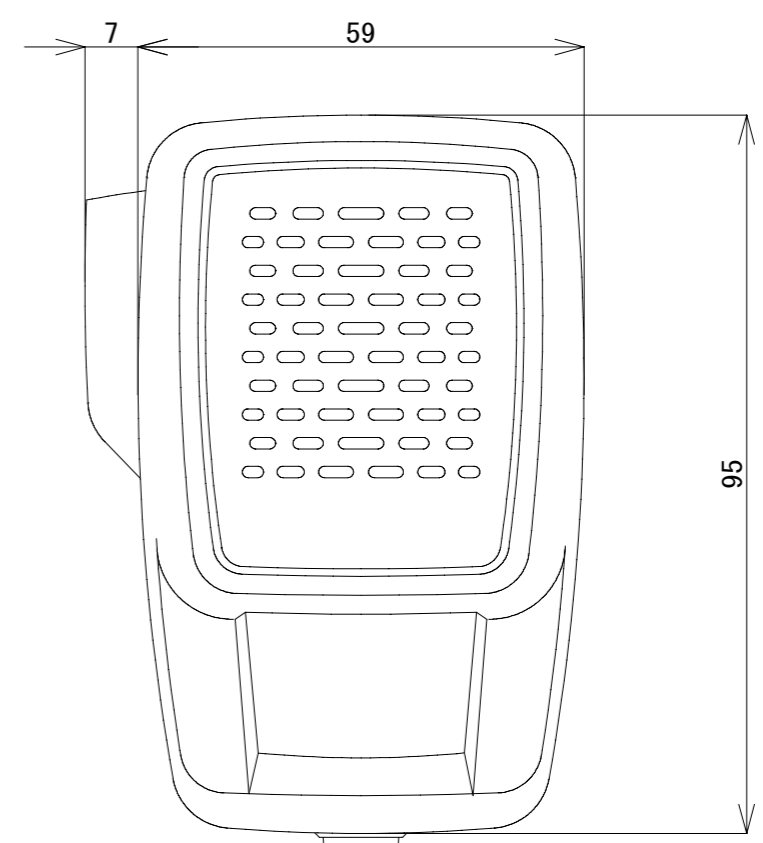

1 2 3 4 5 6 7 8

A A

B B

C C

D D

E E

F F

XLR4ピンメス

Editing	E					
	D					
	C					
	B					
	Rev. A	Date	Discription	Design	Check	

Note

Date	MTCjapan Copyright 2021		Title			
			PT-8-X4 外観図			
Approved by	Checked by	Designed by	Drawing Number		Scale	Sheet
		TAKANO	MTC-103213241		1/1	A3