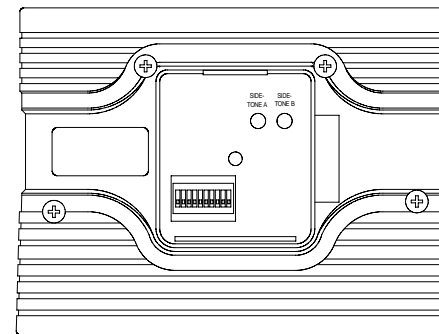

Sidetone調整 DIPスイッチ 配置

C					DISK/FILE	CHECKED	USER	DESCRIPTION/TITLE RS-703 外觀図		
B					DESIGNED	DRAWN	MODEL	DRAWING No,	SCALE	SHEET
A						S, TAKANO		MTC103131023	1/2	
REV	DESC,	DATE	BY	CHK						