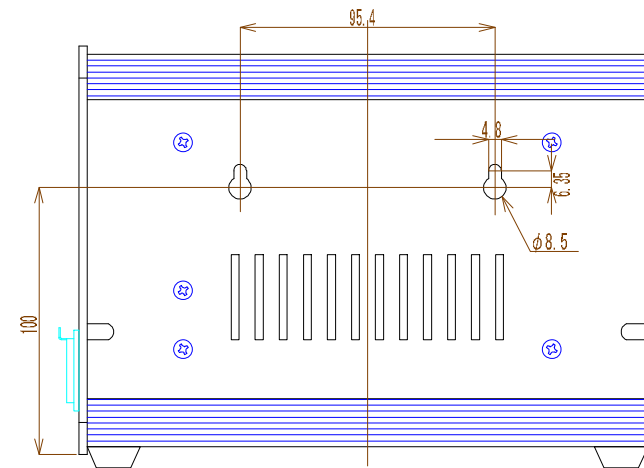

背面図落とし込み寸法

						DESCRIPTION/TITLE	
						MODEL/USER	
						CLEAR-COM V-BOX-X6	
						DRAWING No.	
						WTC103150245b	
						REVISION	
DISK/FILE	APPROVED	CHECKED	DRAWN	DESIGNED	SCALE	SHEET	
V-BOX11			S. TAKANO		1/2	1/1	