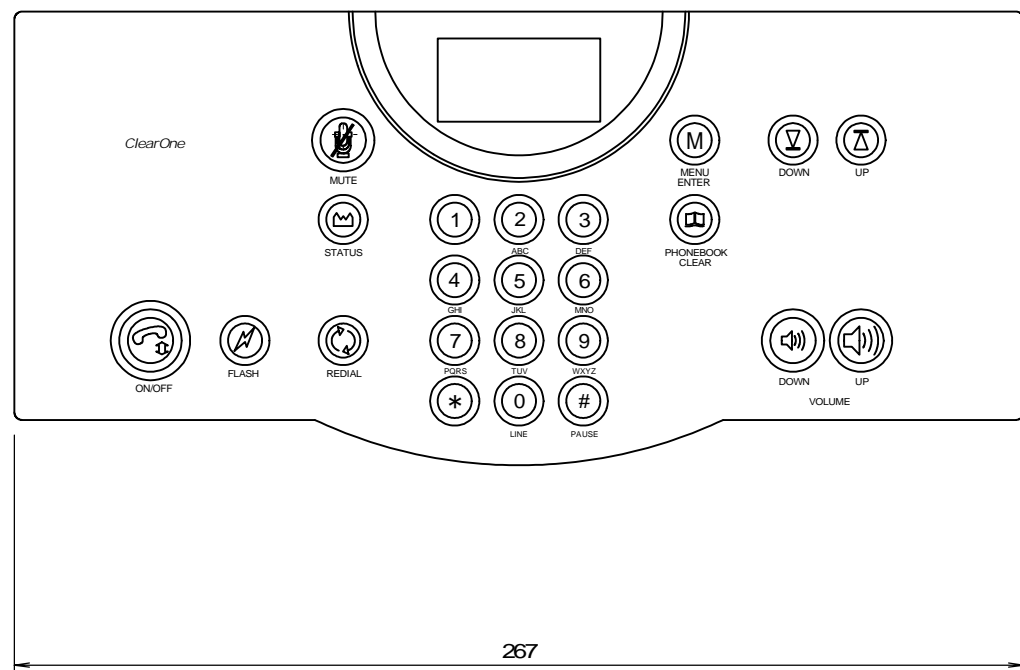

DESCRIPTION/TITLE						
機器外観図						
MODEL/USER						
ClearOne CONVERGE560 Wired						
DRAWING No.						
sk060613-04						
REVISION						
DISK/FILE	APPROVED	CHECKED	DRAWN	DESIGNED	SCALE	SHEET
			S.K		1/2	

DESCRIPTION/TITLE						
機器外觀図						
MODEL/USER						
ClearOne Converge Wired Controller						
DRAWING No.						
sk060613-03						
REVISION						
DISK/FILE	APPROVED	CHECKED	DRAWN	DESIGNED	SCALE	SHEET
			S.K		1/2	