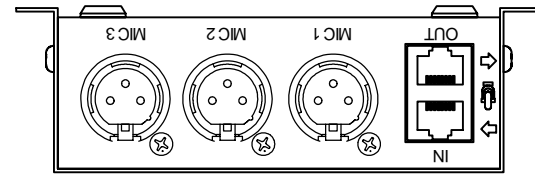

DESCRIPTION/TITLE						
機器外観図						
MODEL/USER						
ClearOne CONVERGE560 Wired						
DRAWING No.						
sk060613-04						
REVISION						
DISK/FILE	APPROVED	CHECKED	DRAWN	DESIGNED	SCALE	SHEET
			S.K		1/2	

DESCRIPTION/TITLE						
機器外觀図						
MODEL/USER						
ClearOne Converge Wired Controller						
DRAWING No.						
sk060613-03						
REVISION						
DISK/FILE	APPROVED	CHECKED	DRAWN	DESIGNED	SCALE	SHEET
			S.K		1/2	