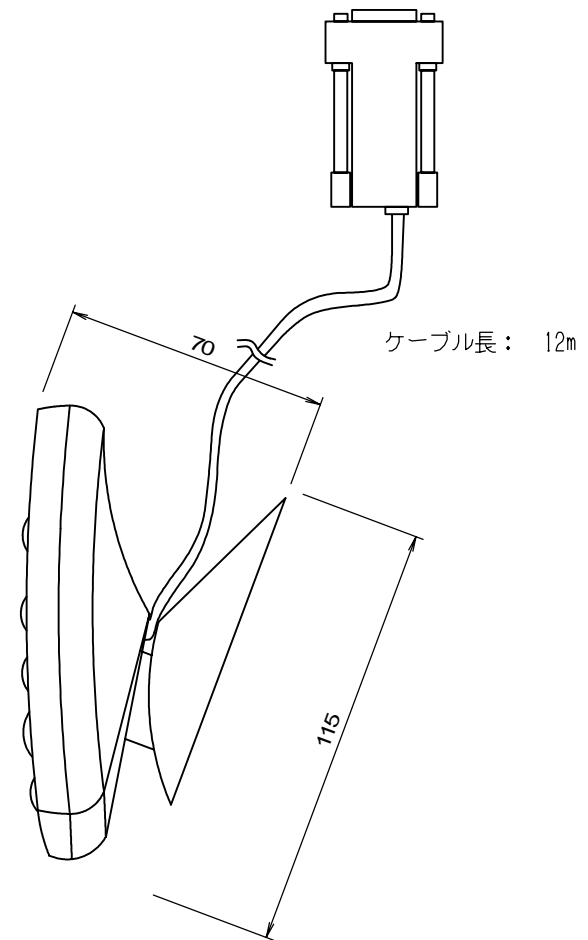

DESCRIPTION/TITLE						
機器外観図						
MODEL/USER						
ClearOne CONVERGE560 Wired						
DRAWING No.						
sk060613-04						
REVISION						
DISK/FILE	APPROVED	CHECKED	DRAWN	DESIGNED	SCALE	SHEET
			S.K		1/2	

DESCRIPTION/TITLE						
機器外觀図						
MODEL/USER						
ClearOne Converge Wired Controller						
DRAWING No.						
sk060613-03						
REVISION						
DISK/FILE	APPROVED	CHECKED	DRAWN	DESIGNED	SCALE	SHEET
			S.K		1/2	

DESCRIPTION/TITLE						
機器外形図						
MODEL/USER						
CONVERGE MIC Distribution Box						
DRAWING No.						
sk060613-01						
REVISION						
DISK/FILE	APPROVED	CHECKED	DRAWN	DESIGNED	SCALE	SHEET
			S.K		1/2	