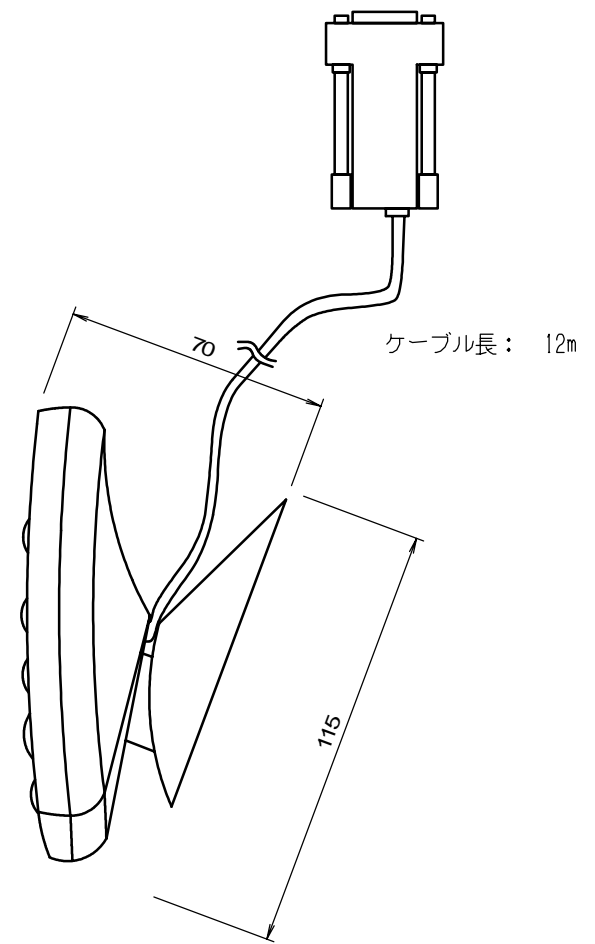

DESCRIPTION/TITLE							機器外觀図	
MODEL/USER							ClearOne RAV900	
DRAWING No.							sk060704-2	
REVISION								
DISK/FILE	APPROVED	CHECKED	DRAWN	DESIGNED	SCALE	SHEET		
			S.K		1/2			

DESCRIPTION/TITLE						
機器外観図						
MODEL/USER						
RAV Wired Controller						
DRAWING No.						
sk050706-1						
REVISION						
DISK/FILE	APPROVED	CHECKED	DRAWN	DESIGNED	SCALE	SHEET
			S.K			1/2

DESCRIPTION/TITLE						
機器外觀図						
MODEL/USER						
ClearOne RAV MIC POD						
DRAWING No.						
sk060704-1						
REVISION						
DISK/FILE	APPROVED	CHECKED	DRAWN	DESIGNED	SCALE	SHEET
			S.K		1/2	