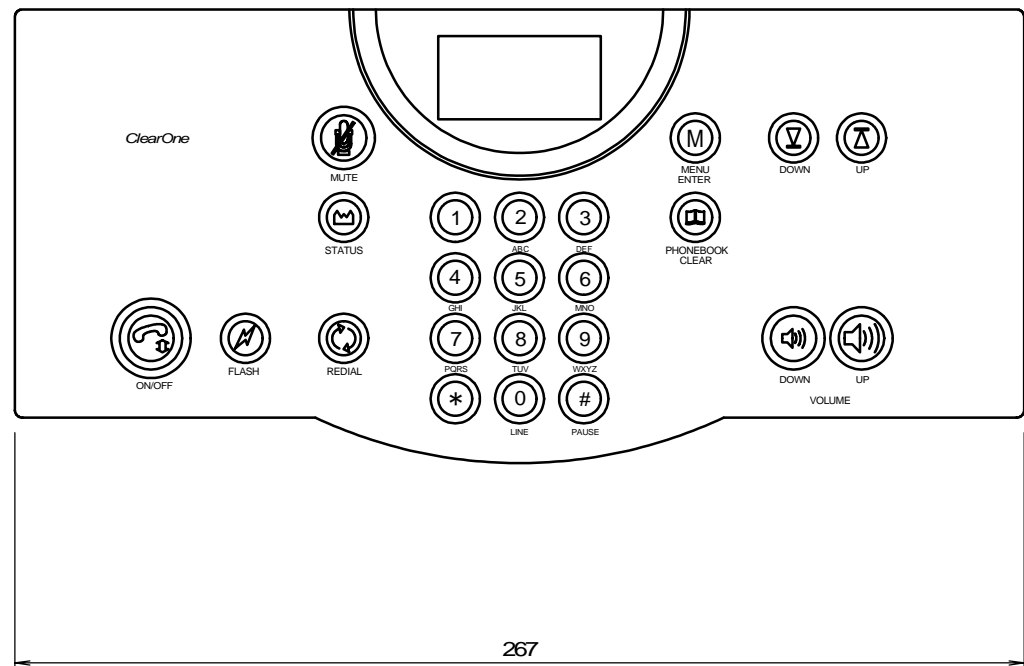

DESCRIPTION/TITLE							機器外觀図	
MODEL/USER							ClearOne RAV900	
DRAWING No.							sk060704-2	
REVISION								
DISK/FILE	APPROVED	CHECKED	DRAWN	DESIGNED	SCALE	SHEET		
			S.K		1/2			

DESCRIPTION/TITLE						
機器外観図						
MODEL/USER						
RAV Wired Controller						
DRAWING No.						
sk050706-1						
REVISION						
DISK/FILE	APPROVED	CHECKED	DRAWN	DESIGNED	SCALE	SHEET
			S.K			1/2

DESCRIPTION/TITLE						
機器外觀図						
MODEL/USER						
ClearOne RAV MIC POD						
DRAWING No.						
sk060704-1						
REVISION						
DISK/FILE	APPROVED	CHECKED	DRAWN	DESIGNED	SCALE	SHEET
			S.K		1/2	