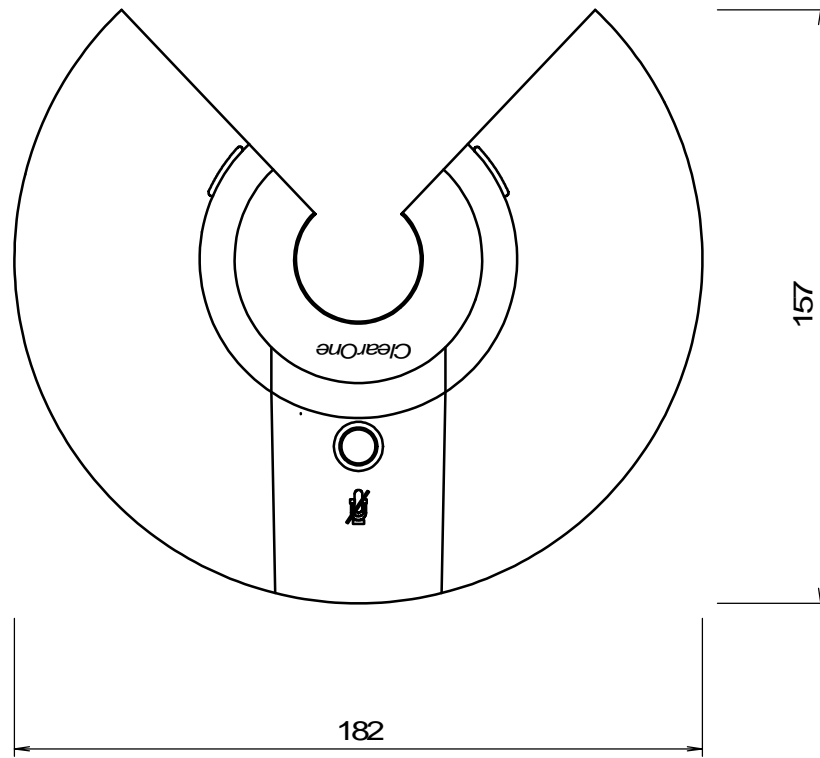

DESCRIPTION/TITLE							機器外觀図	
MODEL/USER							ClearOne RAV900	
DRAWING No.							sk060704-2	
REVISION								
DISK/FILE	APPROVED	CHECKED	DRAWN	DESIGNED	SCALE	SHEET		
			S.K		1/2			

DESCRIPTION/TITLE						
機器外観図						
MODEL/USER						
RAV Wired Controller						
DRAWING No.						
sk050706-1						
REVISION						
DISK/FILE	APPROVED	CHECKED	DRAWN	DESIGNED	SCALE	SHEET
			S.K			1/2

DESCRIPTION/TITLE						
機器外觀図						
MODEL/USER						
ClearOne RAV MIC POD						
DRAWING No.						
sk060704-1						
REVISION						
DISK/FILE	APPROVED	CHECKED	DRAWN	DESIGNED	SCALE	SHEET
			S.K		1/2	